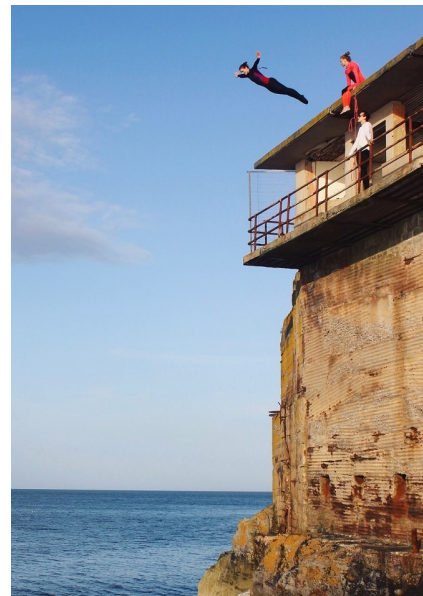

## IRIS SCHMIDBAUER

Height 167cm/5'5.5" Bust 86cm/34" A Waist 66cm/26" Hips 96cm/38"  
Dress 8 AUS/4 US/34 EU Shoe 39.5 EU/8.5 US/6 UK Hair Blonde  
Eyes Blue/Green

2 Morton Street, PO Box 90920, Auckland  
T:+64 9 373 2916 | F:+64 9 379 6834  
Freephone (NZ Only): 0508 4 Red11