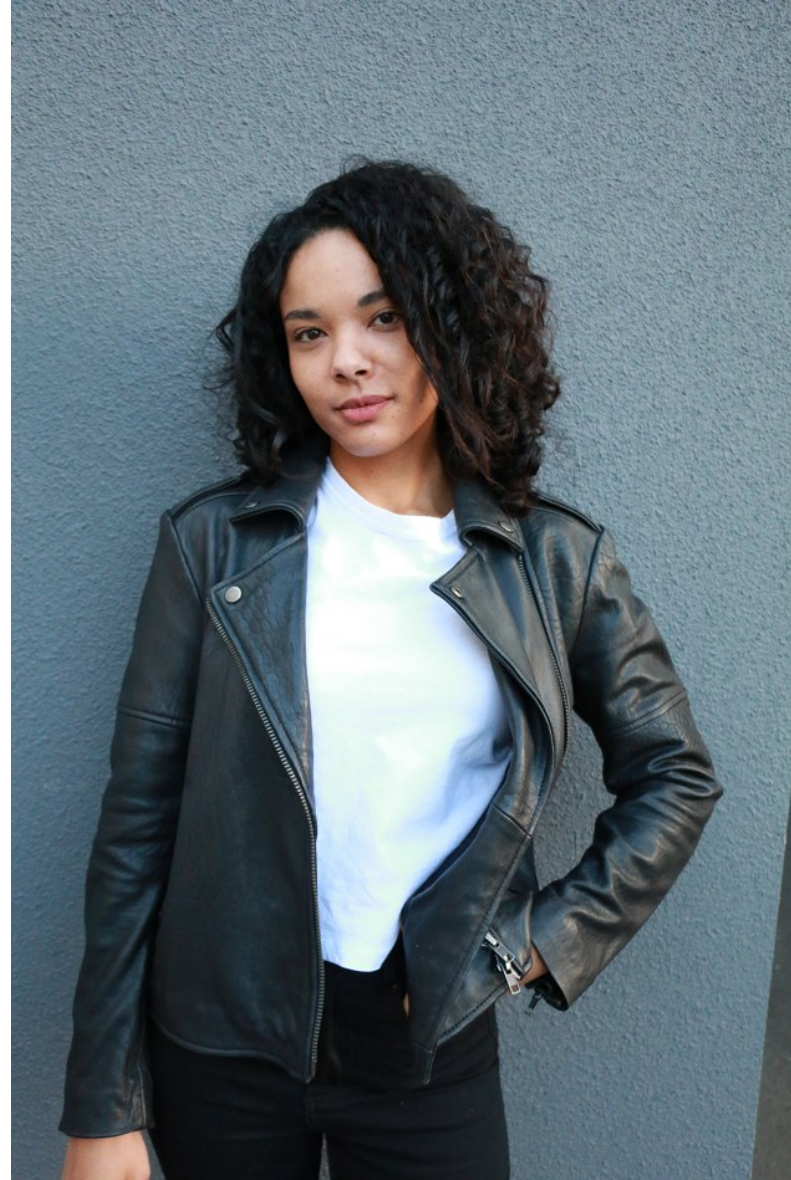

LISA DROUIN

Height 175cm/5'9" Bust 84cm/33" B Waist 64cm/25" Hips 92cm/36" Shoe 40 EU/9 US/6.5 UK Hair Dark Brown Eyes Brown

LISA DROUIN

Height 175cm/5'9" Bust 84cm/33" B Waist 64cm/25" Hips 92cm/36" Shoe 40 EU/9 US/6.5 UK Hair Dark Brown Eyes Brown

LISA DROUIN

Height 175cm/5'9" Bust 84cm/33" B Waist 64cm/25" Hips 92cm/36" Shoe 40 EU/9 US/6.5 UK Hair Dark Brown Eyes Brown