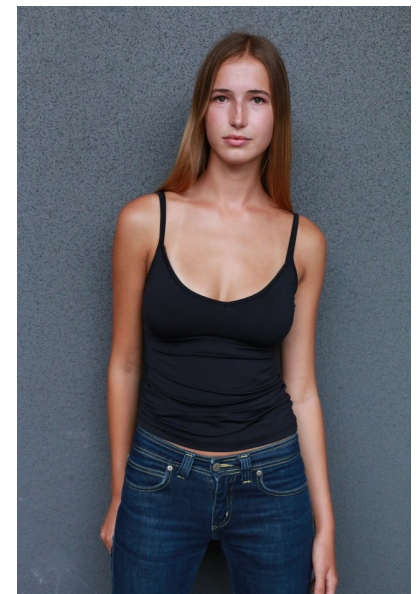

EVE PENMAN

Height 179cm/5'10.5" Bust 79cm/31" C Waist 63cm/25" Hips 91cm/36"
Dress 8 AUS/4 US/34 EU Shoe 39 EU/8 US/6 UK Hair Brown Eyes Hazel

17D Pollen Street
Grey Lynn
Auckland