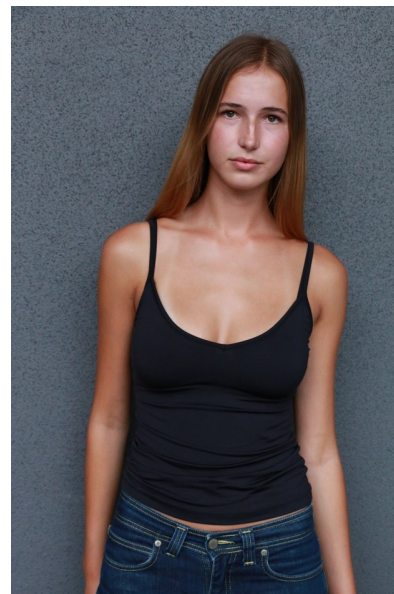

EVE PENMAN

Height 179cm/5'10.5" Bust 79cm/31" C Waist 63cm/25" Hips 91cm/36"
Dress 8 AUS/4 US/34 EU Shoe 39 EU/8 US/6 UK Hair Brown Eyes Hazel

17D Pollen Street
Grey Lynn
Auckland