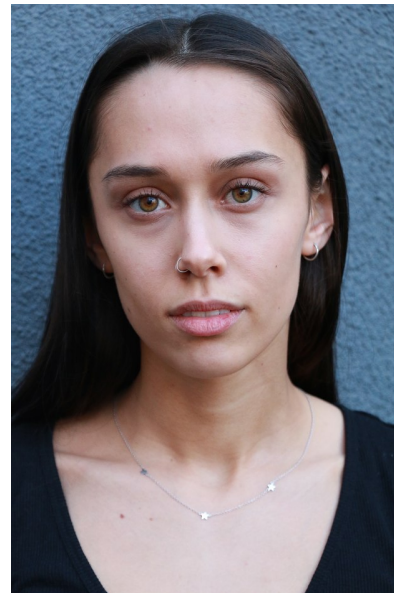

LENE BENETT

Height 175cm/5'9" Bust 84cm/33" B Waist 58cm/23" Hips 94cm/37"
Shoe 38 EU/7 US/5 UK Hair Brown Eyes Hazel

17D Pollen Street
Grey Lynn
Auckland