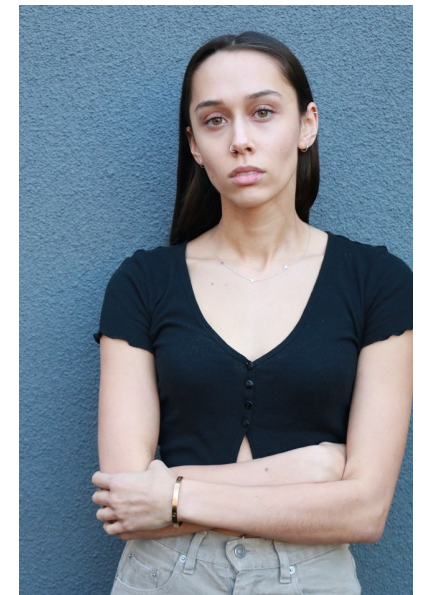

LENE BENETT

Height 175cm/5'9" Bust 84cm/33" B Waist 58cm/23" Hips 94cm/37"
Shoe 38 EU/7 US/5 UK Hair Brown Eyes Hazel

17D Pollen Street
Grey Lynn
Auckland