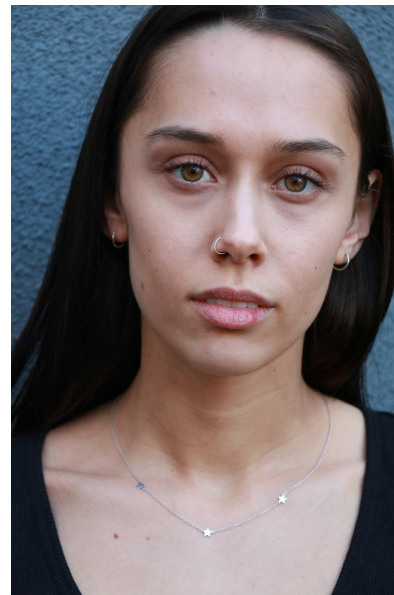

LENE BENETT

Height 175cm/5'9" Bust 84cm/33" B Waist 58cm/23" Hips 94cm/37"
Shoe 38 EU/7 US/5 UK Hair Brown Eyes Hazel

17D Pollen Street
Grey Lynn
Auckland