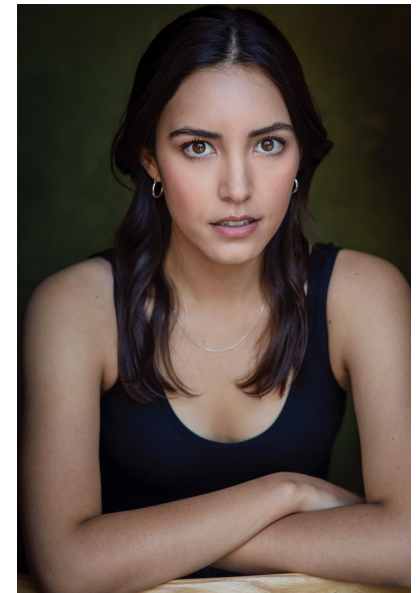

## JURNEE PAIRAMA

Height 170cm/5'7" Bust 86cm/34" B Waist 69cm/27" Hips 99cm/39"  
Dress 8 AUS/4 US/34 EU Shoe 39.5 EU/8.5 US/6 UK Hair Brown  
Eyes Brown

2 Morton Street, PO Box 90920, Auckland  
T:+64 9 373 2916 | F:+64 9 379 6834  
Freephone (NZ Only): 0508 4 Red11