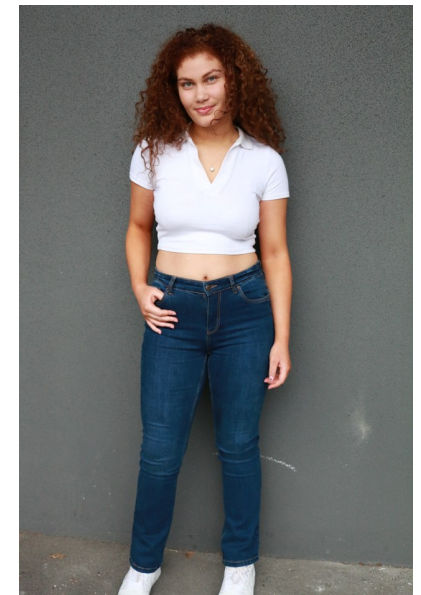

ISABELLA CARRASCO

Height 175cm/5'9" Bust 92cm/36" D Waist 76cm/30" Hips 107cm/42"
Shoe 40 EU/9 US/6.5 UK Hair Auburn Red Eyes Green

17D Pollen Street
Grey Lynn
Auckland