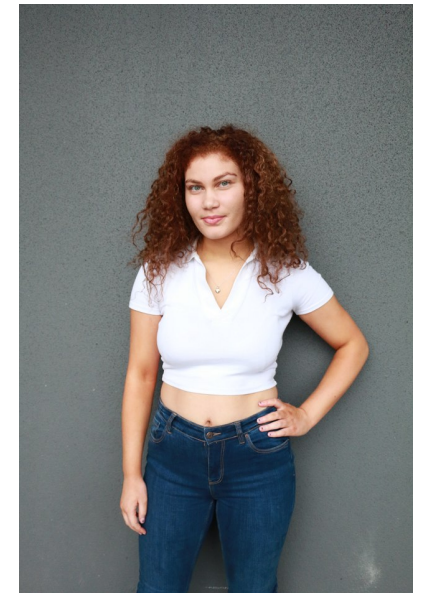

ISABELLA CARRASCO

Height 175cm/5'9" Bust 92cm/36" D Waist 76cm/30" Hips 107cm/42"
Shoe 40 EU/9 US/6.5 UK Hair Auburn Red Eyes Green

17D Pollen Street
Grey Lynn
Auckland