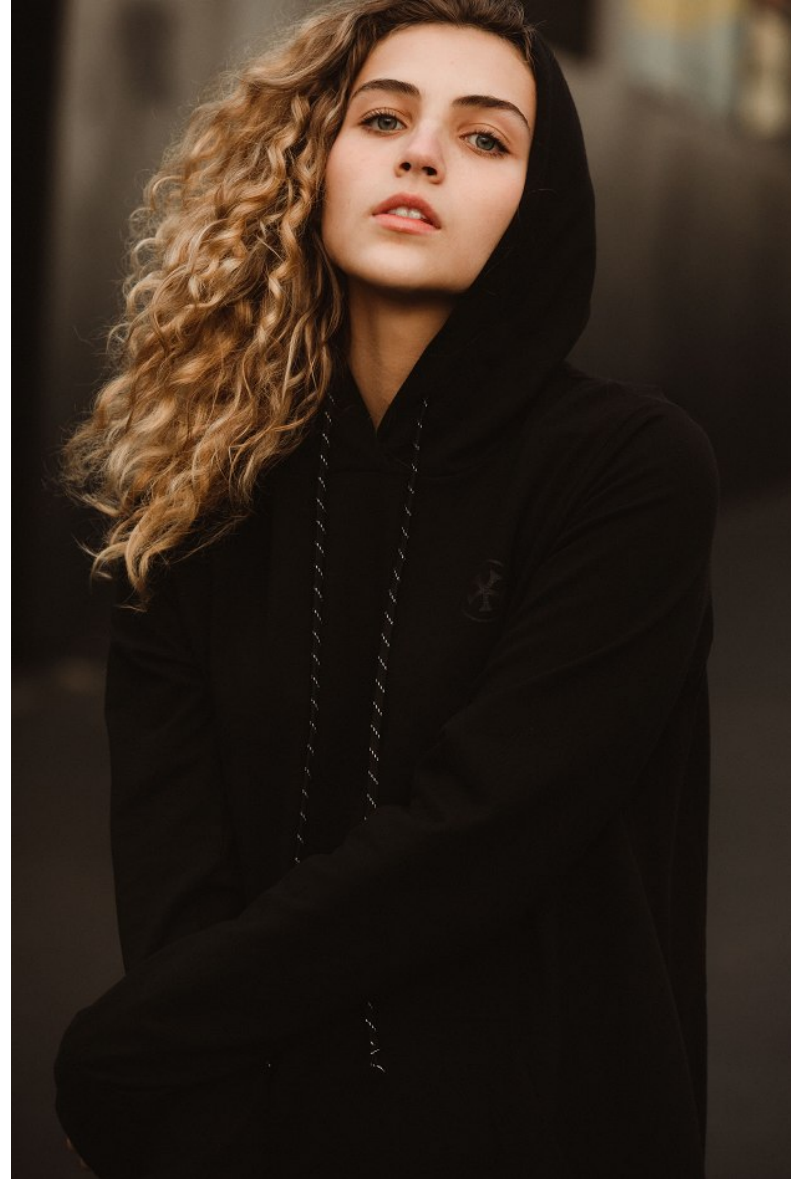

JESARA SABIN

Height 176cm/5'9.5" Bust 85cm/33.5" C Waist 69cm/27" Hips 96cm/38" Shoe 41 EU/10 US/7 UK Hair Blonde Eyes Green

JESARA SABIN

Height 176cm/5'9.5" Bust 85cm/33.5" C Waist 69cm/27" Hips 96cm/38" Shoe 41 EU/10 US/7 UK Hair Blonde Eyes Green

JESARA SABIN

Height 176cm/5'9.5" Bust 85cm/33.5" C Waist 69cm/27" Hips 96cm/38" Shoe 41 EU/10 US/7 UK Hair Blonde Eyes Green