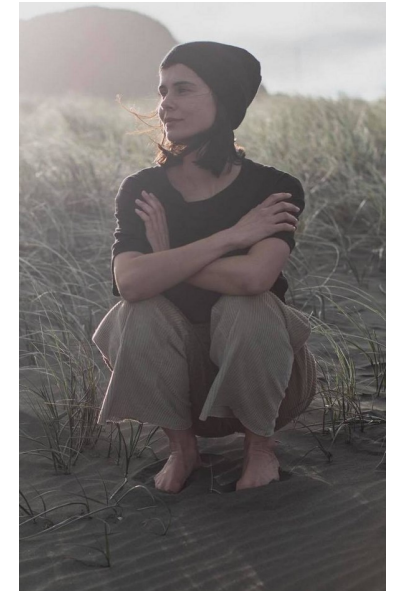

KIMBERLY PEARCE

Height 166cm/5'5.5" Bust 81cm/32" Waist 61cm/24" Hips 89cm/35"
Shoe 24 EU/8 US/7 UK (kids) Hair Brown Eyes Brown

17D Pollen Street
Grey Lynn
Auckland