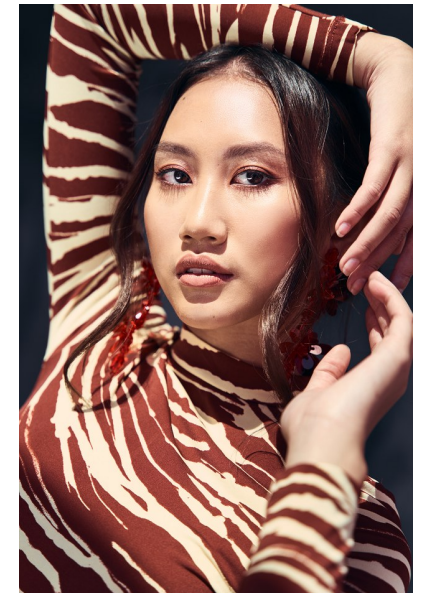

JOEY ZHONG

Height 175cm/5'9" Bust 81cm/32" Waist 65cm/25.5" Hips 91cm/36"  
Shoe 40 EU/9 US/6.5 UK Hair Black Eyes Brown

17D Pollen Street  
Grey Lynn  
Auckland