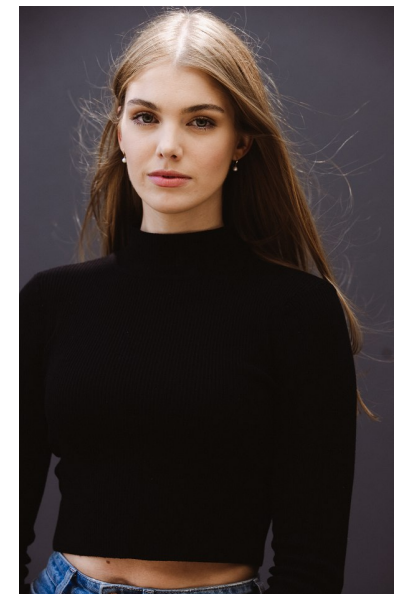

GINA ROBSON

Height 178cm/5'10" Bust 89cm/35" B Waist 64cm/25" Hips 95cm/37.5"
Shoe 40 EU/9 US/6.5 UK Hair Blonde Eyes Green

17D Pollen Street
Grey Lynn
Auckland