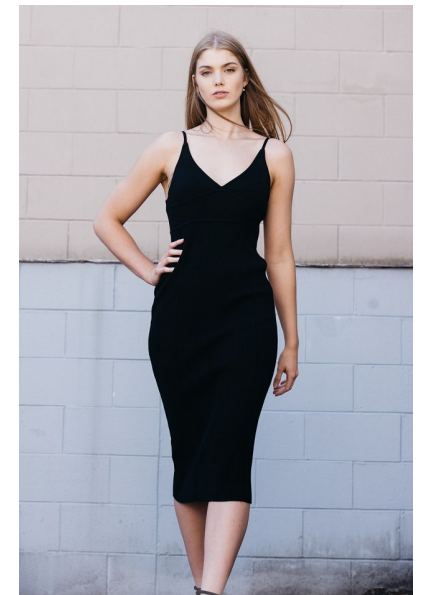

GINA ROBSON

Height 178cm/5'10" Bust 89cm/35" B Waist 64cm/25" Hips 95cm/37.5"
Shoe 40 EU/9 US/6.5 UK Hair Blonde Eyes Green

17D Pollen Street
Grey Lynn
Auckland