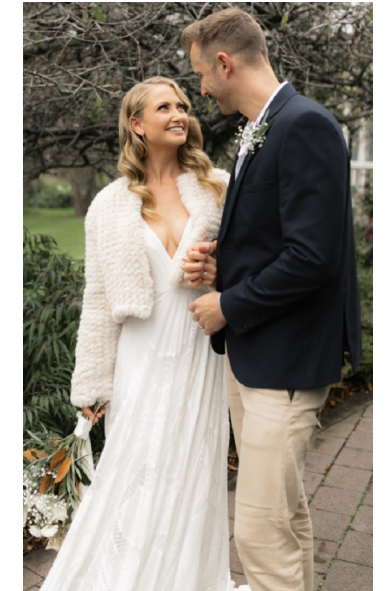

EMILY BULLEN

Height 168cm/5'6" Bust 84cm/33" Waist 66cm/26" Hips 91cm/36"  
Shoe 39 EU/8 US/6 UK Hair Blonde Eyes Blue

17D Pollen Street  
Grey Lynn  
Auckland