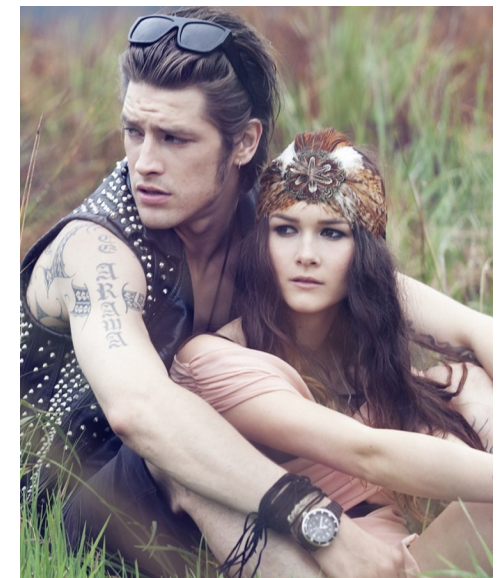

LAUREN ASHLEY

Height 171cm/5'7.5" Bust 81cm/32" Waist 59cm/23" Hips 79cm/31"
Dress 8-10 AUS/4-6US/34-36 EU Shoe 38 EU/7 US/5 UK Hair Dark Brown
Eyes Brown

2 Morton Street, PO Box 90920, Auckland
T:+64 9 373 2916 | F:+64 9 379 6834
Freephone (NZ Only): 0508 4 Red11