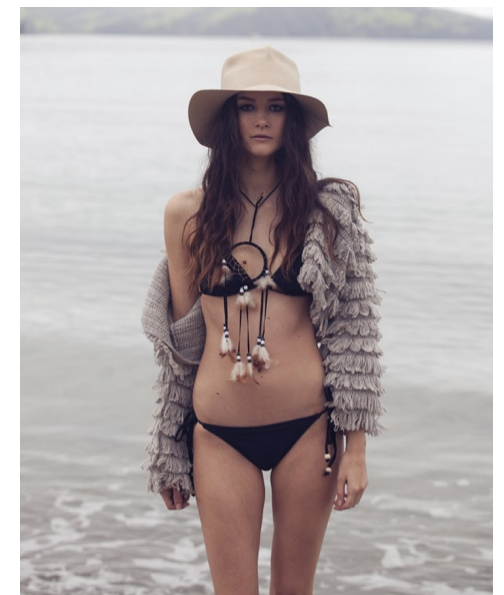

LAUREN ASHLEY

Height 171cm/5'7.5" Bust 81cm/32" Waist 59cm/23" Hips 79cm/31"
Dress 8-10 AUS/4-6US/34-36 EU Shoe 38 EU/7 US/5 UK Hair Dark Brown
Eyes Brown

2 Morton Street, PO Box 90920, Auckland
T:+64 9 373 2916 | F:+64 9 379 6834
Freephone (NZ Only): 0508 4 Red11