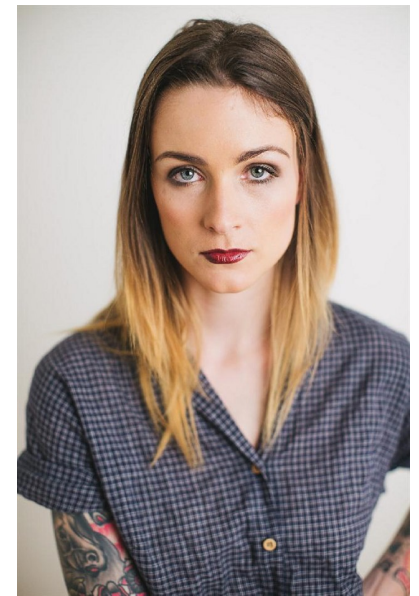

EMILY KATHRYN

Height 177cm/5'9.5" Bust 89cm/35" Waist 66cm/26" Hips 86cm/34"  
Dress 10 AUS/6 US/36 EU Shoe 40 EU/9 US/6.5 UK Hair Brown  
Eyes Blue/Green

2 Morton Street, PO Box 90920, Auckland  
T:+64 9 373 2916 | F:+64 9 379 6834  
Freephone (NZ Only): 0508 4 Red11