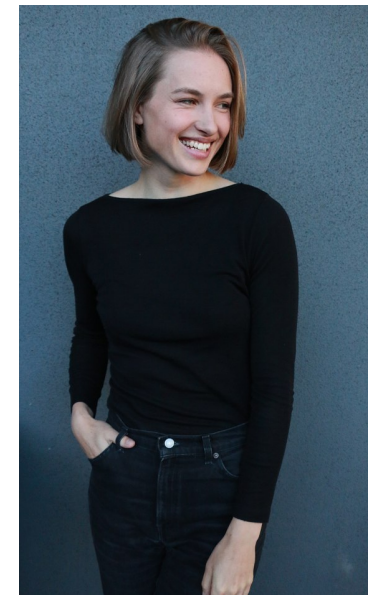

CHLOE PRICE

Height 182cm/5'11.5" Bust 86cm/34" Waist 66cm/26" Hips 94cm/37"
Dress 8-10 AUS/4-6US/34-36 EU Shoe 39 EU/8 US/6 UK Hair Blonde
Eyes Blue/Grey

17D Pollen Street
Grey Lynn
Auckland