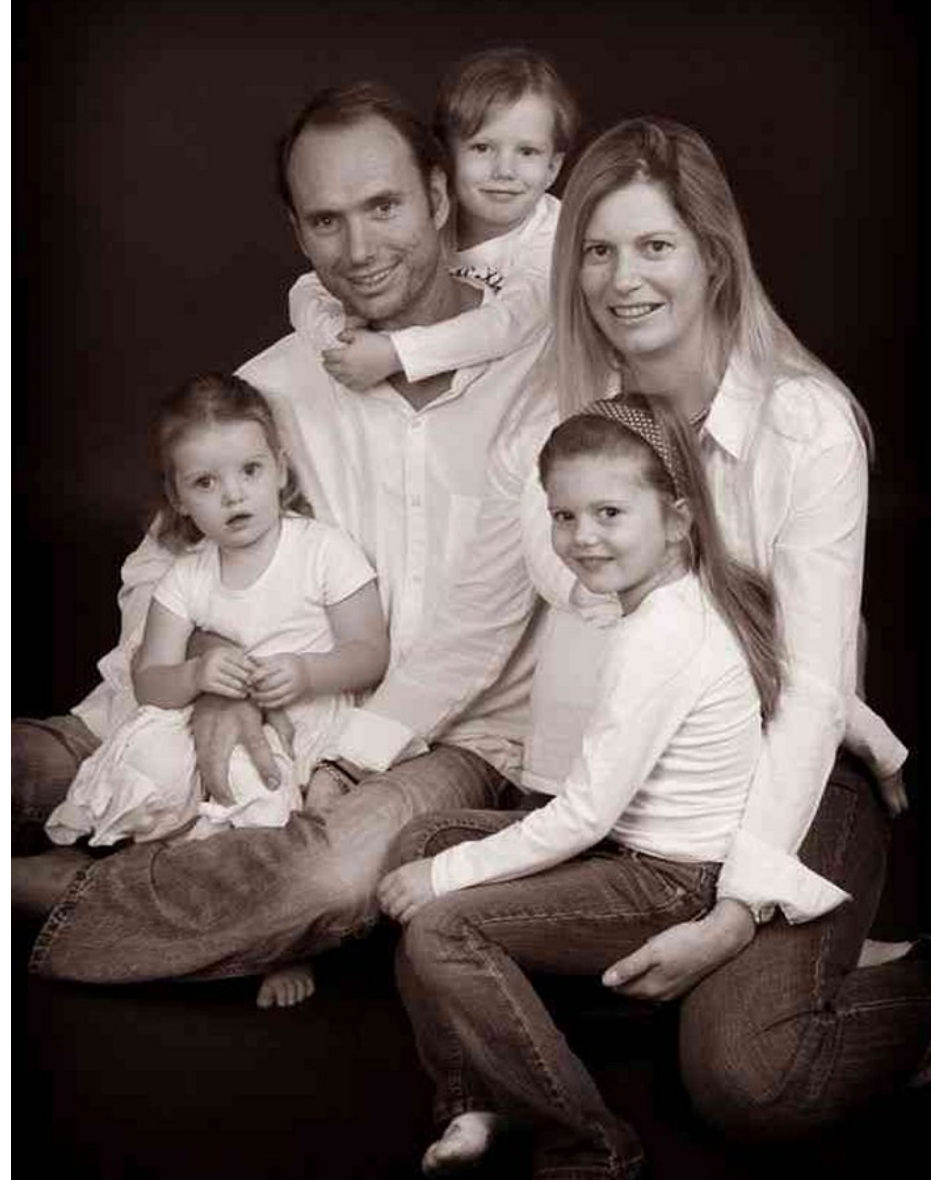

JO HASKELL

Height 178cm/5'10" Dress 12 AUS/8 US/38 EU Shoe 42 EU/11 US/7.5 UK Hair Blonde Eyes Blue

JO HASKELL

Height 178cm/5'10" Dress 12 AUS/8 US/38 EU Shoe 42 EU/11 US/7.5 UK Hair Blonde Eyes Blue

JO HASKELL

Height 178cm/5'10" Dress 12 AUS/8 US/38 EU Shoe 42 EU/11 US/7.5 UK Hair Blonde Eyes Blue

JO HASKELL

Height 178cm/5'10" Dress 12 AUS/8 US/38 EU Shoe 42 EU/11 US/7.5 UK Hair Blonde Eyes Blue