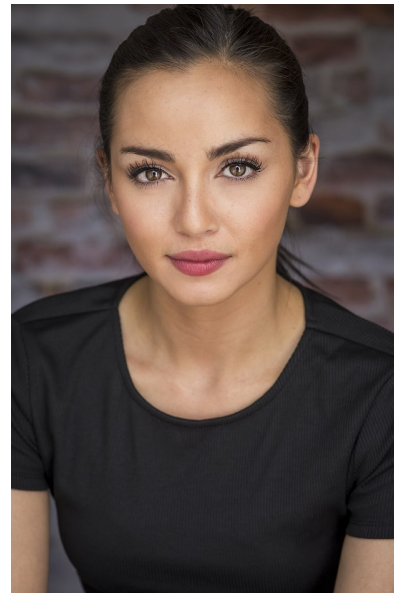

LILY R

Height 163cm/5'4" Bust 81cm/32" B Waist 64cm/25" Hips 79cm/31"
Dress 8 AUS/4 US/34 EU Shoe 40.5 EU/9.5 US/7 UK Hair Dark Brown
Eyes Brown

2 Morton Street, PO Box 90920, Auckland
T:+64 9 373 2916 | F:+64 9 379 6834
Freephone (NZ Only): 0508 4 Red11