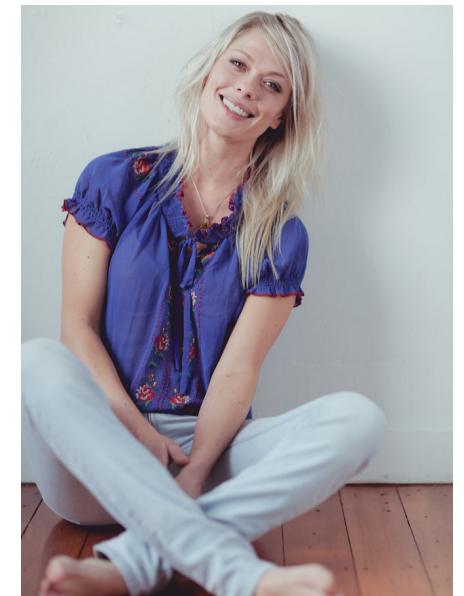

## AMELIA LUNDBERG

Height 171cm/5'7.5"   Bust 81cm/32"   Waist 66cm/26"   Hips 91cm/36"  
Dress 8-10 AUS/4-6US/34-36 EU   Shoe 39 EU/8 US/6 UK   Hair Blonde  
Eyes Blue

2 Morton Street, PO Box 90920, Auckland  
T:+64 9 373 2916 | F:+64 9 379 6834  
Freephone (NZ Only): 0508 4 Red11