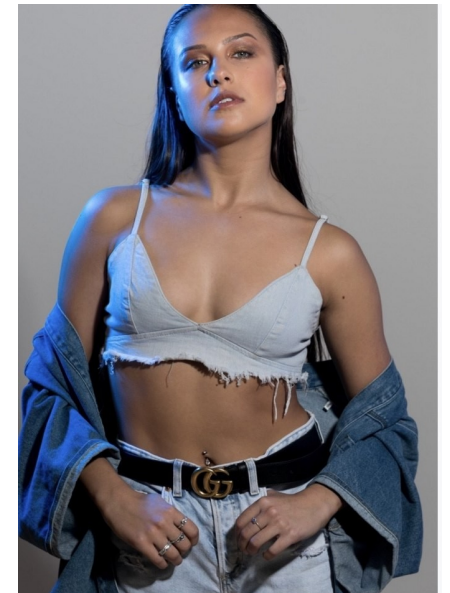

MADDISON BARNETT

Height 165cm/5'5" Bust 88cm/34.5" Waist 69cm/27" Hips 91cm/36"
Shoe 39 EU/8 US/6 UK Hair Brown Eyes Blue/Grey

17D Pollen Street
Grey Lynn
Auckland