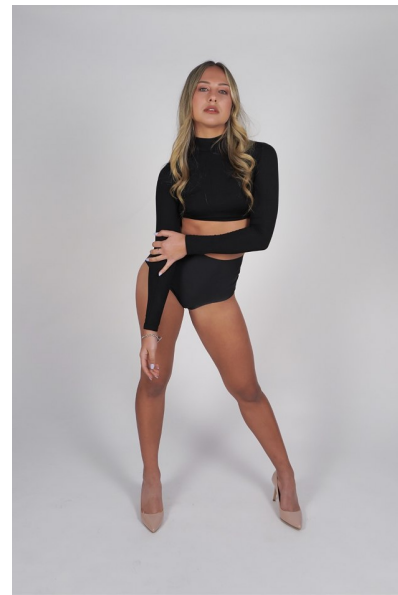

MADDISON BARNETT

Height 165cm/5'5" Bust 88cm/34.5" Waist 69cm/27" Hips 91cm/36"
Shoe 39 EU/8 US/6 UK Hair Brown Eyes Blue/Grey

17D Pollen Street
Grey Lynn
Auckland