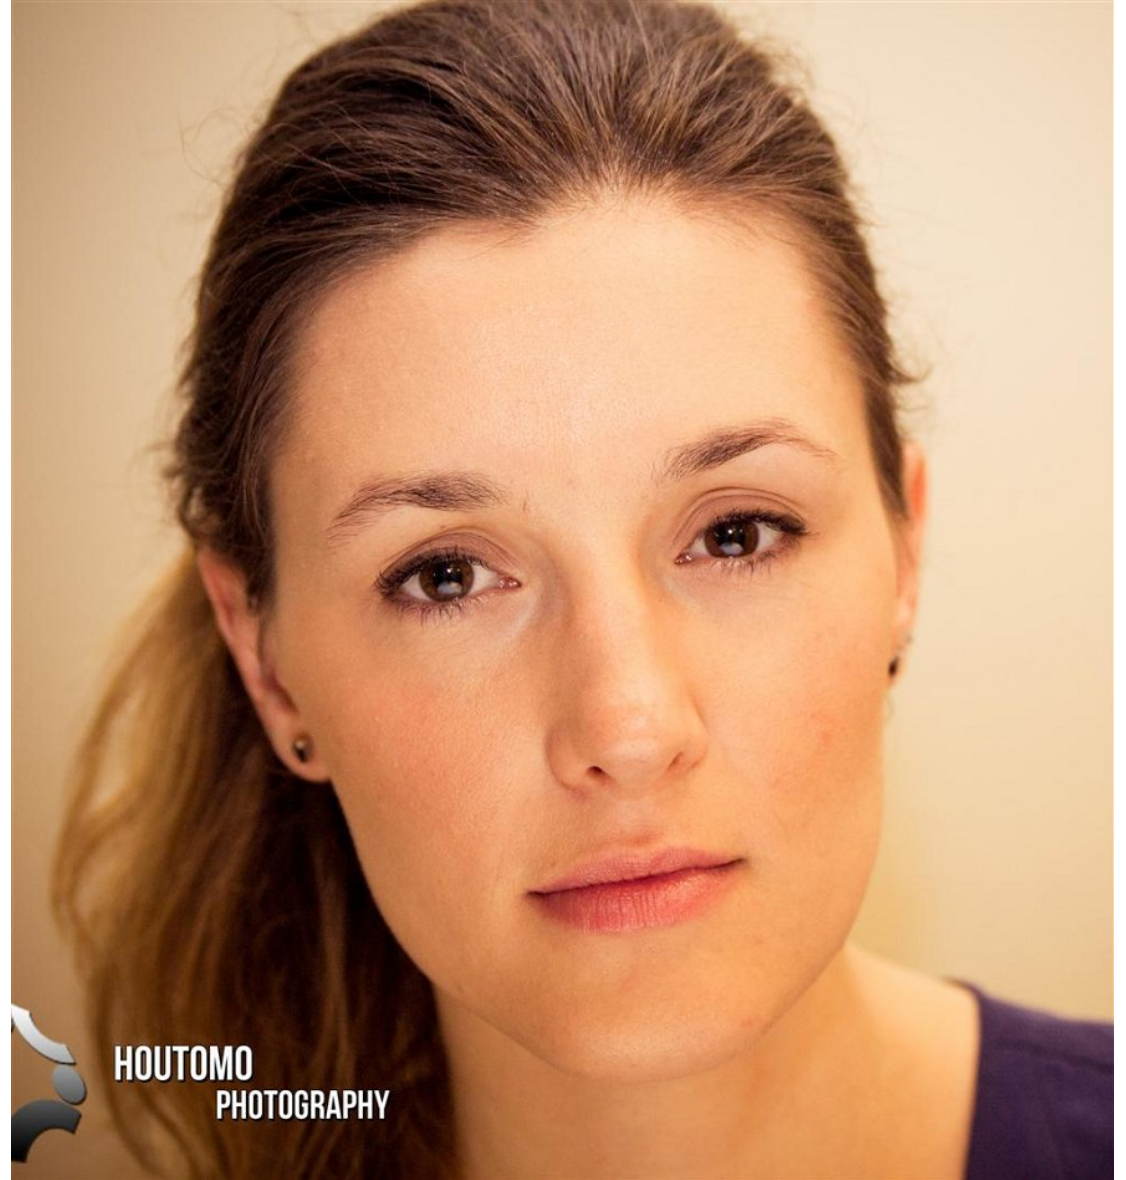

DIANA MARINESCU

Height 177cm/5'9.5" Bust 84cm/33" C Waist 66cm/26" Hips 81cm/32" Dress 8 AUS/4 US/34 EU Shoe 38.5 EU/7.5 US/5.5 UK Hair Brown Eyes Brown

DIANA MARINESCU

Height 177cm/5'9.5" Bust 84cm/33" C Waist 66cm/26" Hips 81cm/32" Dress 8 AUS/4 US/34 EU Shoe 38.5 EU/7.5 US/5.5 UK Hair Brown Eyes Brown

DIANA MARINESCU

Height 177cm/5'9.5" Bust 84cm/33" C Waist 66cm/26" Hips 81cm/32" Dress 8 AUS/4 US/34 EU Shoe 38.5 EU/7.5 US/5.5 UK Hair Brown Eyes Brown