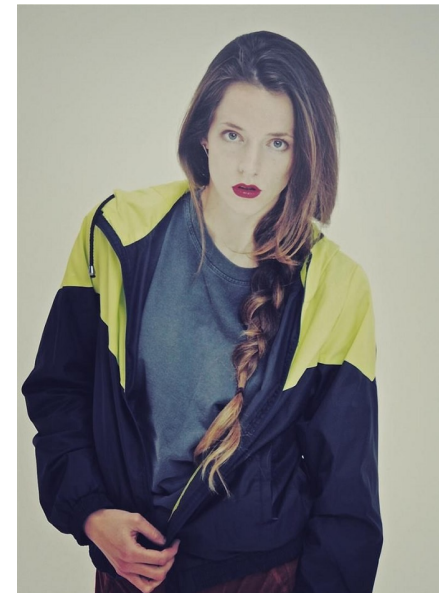

ISABELLE OLSON

Height 178cm/5'10" Bust 92cm/36" Waist 66cm/26" Hips 91cm/36"  
Shoe 40 EU/9 US/6.5 UK Hair Brown Eyes Green

17D Pollen Street  
Grey Lynn  
Auckland