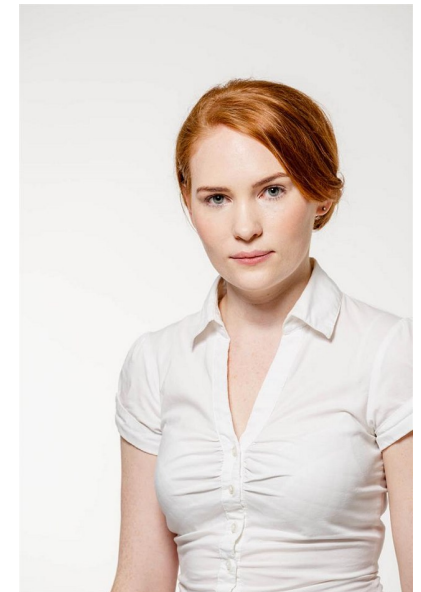

ANIKA KLEE

Height 167cm/5'5.5" Bust 85cm/33.5" Waist 71cm/28" Hips 89cm/35"
Dress 8-10 AUS/4-6US/34-36 EU Shoe 37 EU/6 US/4 UK Hair Blonde
Venetian Eyes Green

2 Morton Street, PO Box 90920, Auckland
T:+64 9 373 2916 | F:+64 9 379 6834
Freephone (NZ Only): 0508 4 Red11