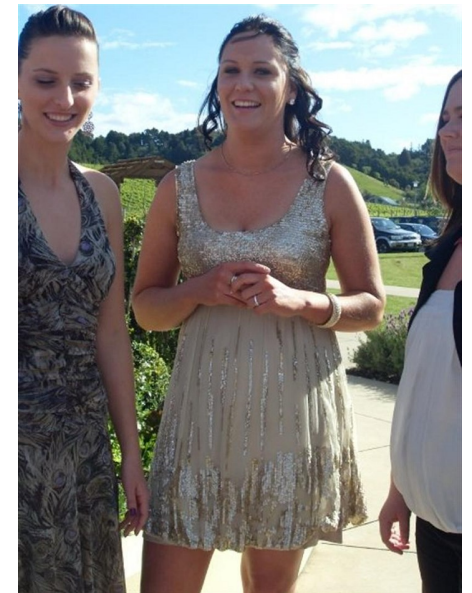

## CLARE BILLINGS

Height 176cm/5'9.5" Waist 92cm/36" Hips 104cm/41" Dress 14-16  
AUS/10-12 US/40-42 EU Shoe 41 EU/10 US/7 UK Hair Dark Brown  
Eyes Blue

2 Morton Street, PO Box 90920, Auckland  
T:+64 9 373 2916 | F:+64 9 379 6834  
Freephone (NZ Only): 0508 4 Red11