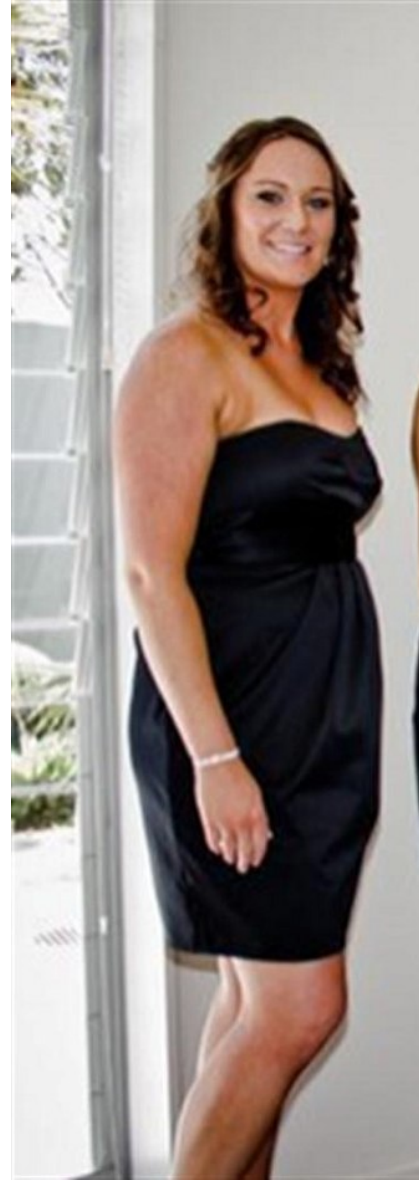

CLARE BILLINGS

Height 176cm/5'9.5" Waist 92cm/36" Hips 104cm/41" Dress 14-16 AUS/10-12 US/40-42 EU Shoe 41 EU/10 US/7 UK Hair Dark Brown Eyes Blue

CLARE BILLINGS

Height 176cm/5'9.5" Waist 92cm/36" Hips 104cm/41" Dress 14-16 AUS/10-12 US/40-42 EU Shoe 41 EU/10 US/7 UK Hair Dark Brown Eyes Blue