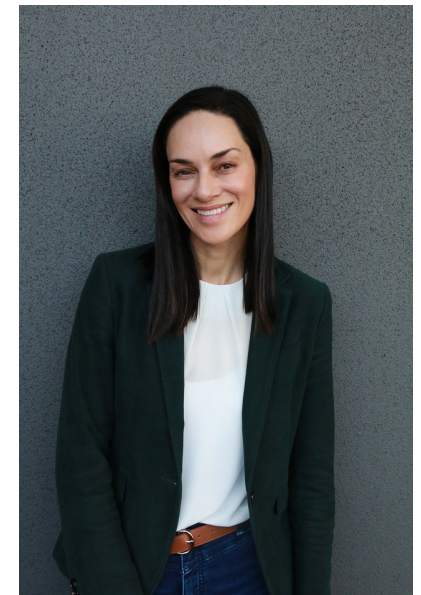

GLORIA RUSS

Height 177cm/5'9.5" Bust 87cm/34.5" Waist 74cm/29" Hips 107cm/42"
Dress 10-12 AUS/6-8 US/36-38 EU Shoe 41 EU/10 US/7 UK Hair Black
Eyes Brown

17D Pollen Street
Grey Lynn
Auckland