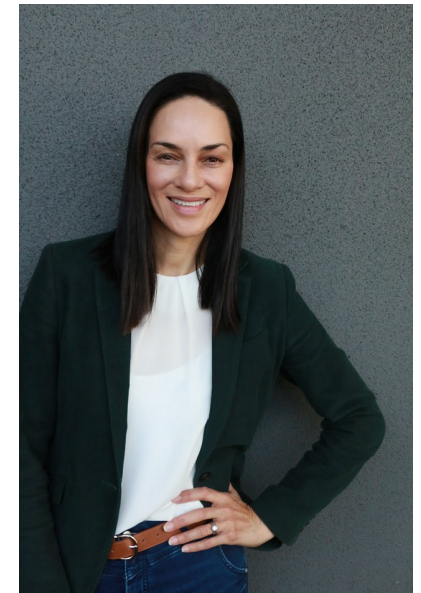

GLORIA RUSS

Height 177cm/5'9.5" Bust 87cm/34.5" Waist 74cm/29" Hips 107cm/42"
Dress 10-12 AUS/6-8 US/36-38 EU Shoe 41 EU/10 US/7 UK Hair Black
Eyes Brown

17D Pollen Street
Grey Lynn
Auckland