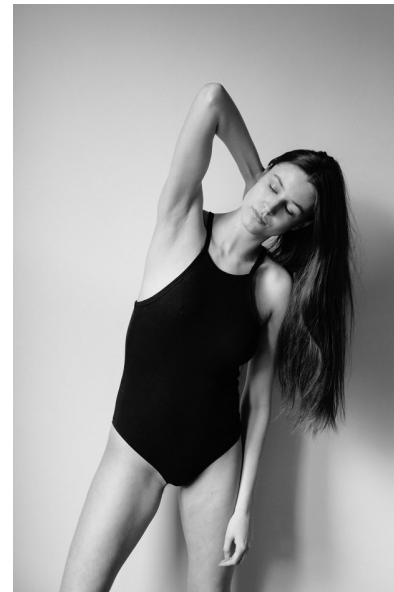

JADE SALTHOUSE

Height 179cm/5'10.5" Bust 84cm/33" C Waist 69cm/27" Hips 92cm/36"
Dress 8-10 AUS/4-6US/34-36 EU Shoe 39 EU/8 US/6 UK Hair Brown
Eyes Brown

2 Morton Street, PO Box 90920, Auckland
T: +64 9 373 2916 | F: +64 9 379 6834
Freephone (NZ Only): 0508 4 Red11