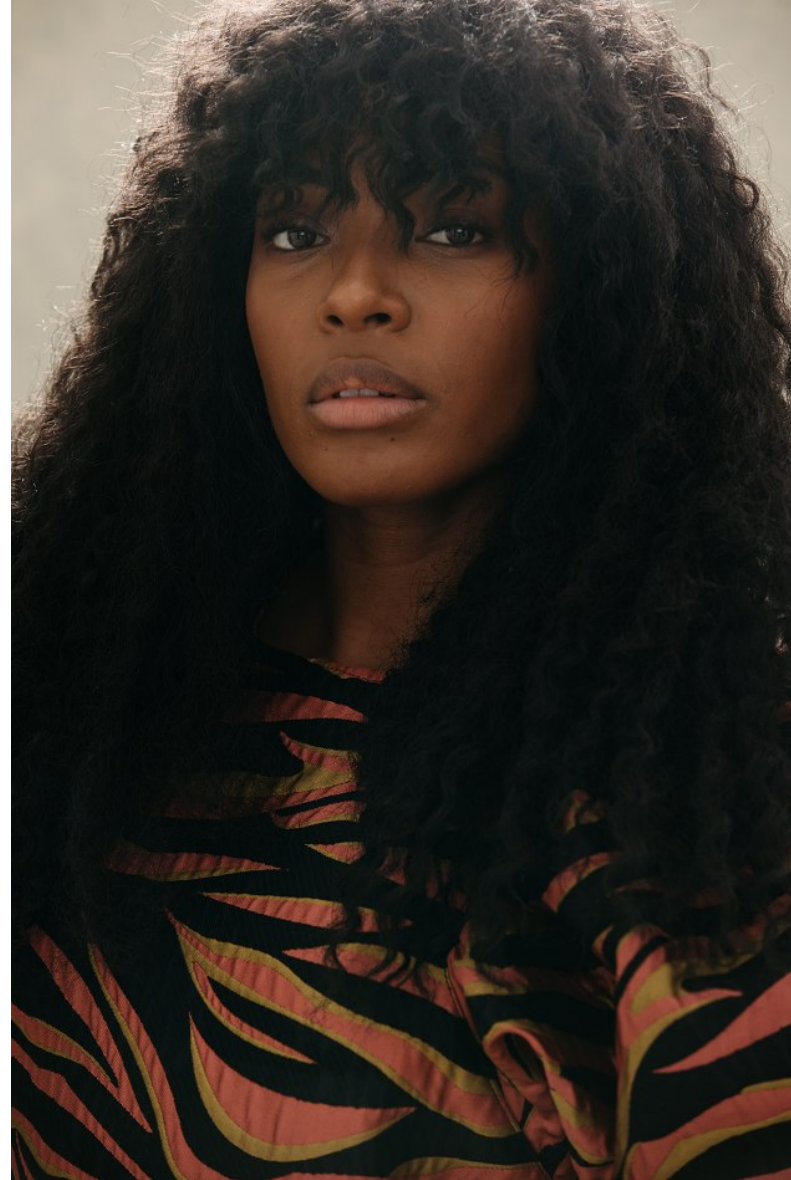

JULIA-RUTH SMITH

Height 170cm/5'7" Bust 89cm/35" B Waist 74cm/29" Hips 91cm/36" Shoe 38 EU/7 US/5 UK Hair Black Eyes Brown

JULIA-RUTH SMITH

Height 170cm/5'7" Bust 89cm/35" B Waist 74cm/29" Hips 91cm/36" Shoe 38 EU/7 US/5 UK Hair Black Eyes Brown

JULIA-RUTH SMITH

Height 170cm/5'7" Bust 89cm/35" B Waist 74cm/29" Hips 91cm/36" Shoe 38 EU/7 US/5 UK Hair Black Eyes Brown