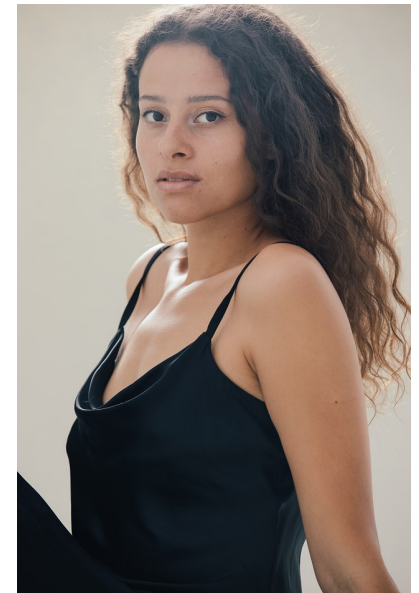

YVY COE

Height 175cm/5'9" Bust 86cm/34" B Waist 66cm/26" Hips 95cm/37.5"
Dress 8-10 AUS/4-6US/34-36 EU Shoe 40 EU/9 US/6.5 UK Hair Brown
Eyes Brown

17D Pollen Street
Grey Lynn
Auckland