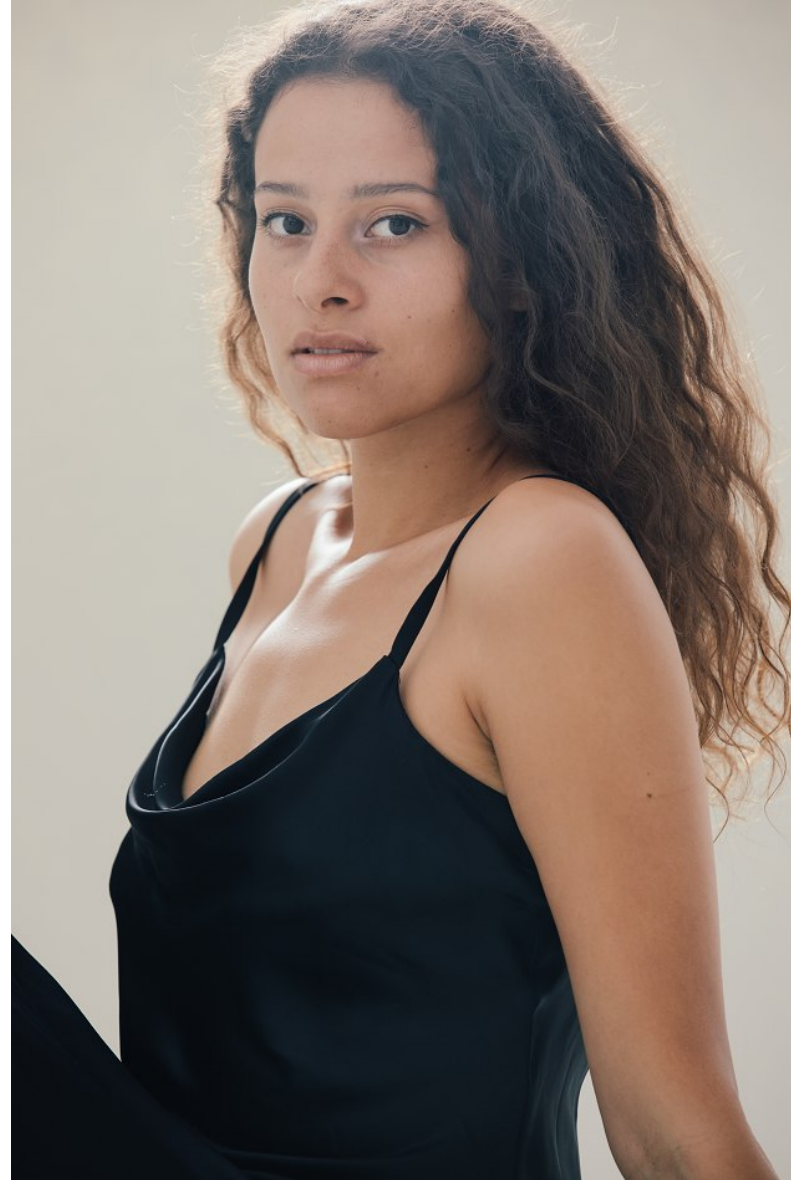

YVY COE

Height 175cm/5'9" Bust 86cm/34" B Waist 66cm/26" Hips 95cm/37.5" Dress 8-10 AUS/4-6US/34-36 EU Shoe 40 EU/9 US/6.5 UK Hair Brown Eyes Brown

YVY COE

Height 175cm/5'9" Bust 86cm/34" B Waist 66cm/26" Hips 95cm/37.5" Dress 8-10 AUS/4-6US/34-36 EU Shoe 40 EU/9 US/6.5 UK Hair Brown Eyes Brown