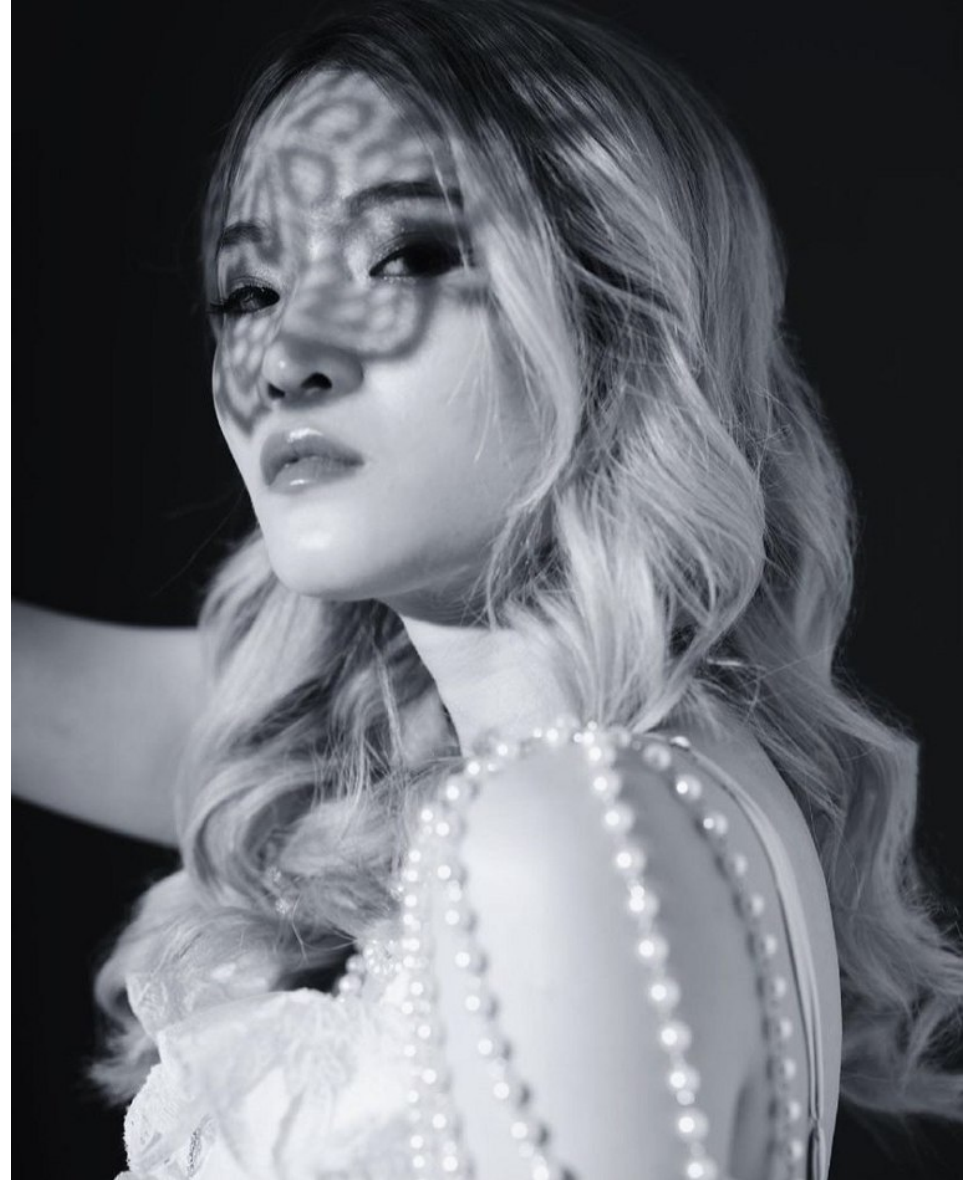

ROSIE NGUYEN

Height 156cm/5'1" Bust 79cm/31" Waist 58cm/23" Hips 79cm/31" Shoe 36 EU/5 US/3.5 UK Hair Blonde Eyes Brown

ROSIE NGUYEN

Height 156cm/5'1" Bust 79cm/31" Waist 58cm/23" Hips 79cm/31" Shoe 36 EU/5 US/3.5 UK Hair Blonde Eyes Brown

ROSIE NGUYEN

Height 156cm/5'1" Bust 79cm/31" Waist 58cm/23" Hips 79cm/31" Shoe 36 EU/5 US/3.5 UK Hair Blonde Eyes Brown