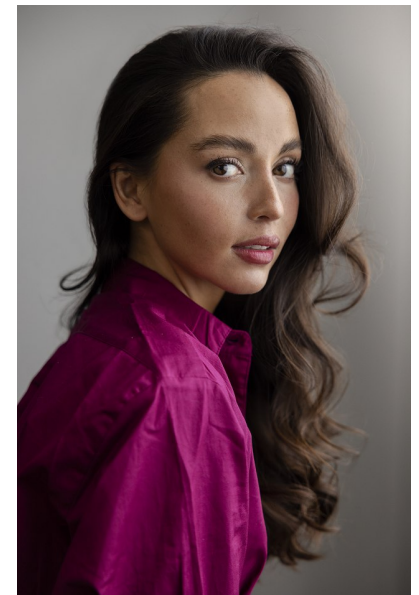

LILY R

Height 163cm/5'4" Bust 81cm/32" B Waist 64cm/25" Hips 79cm/31" Dress 8  
AUS/4 US/34 EU Shoe 40.5 EU/9.5 US/7 UK Hair Dark Brown Eyes Brown

17D Pollen Street  
Grey Lynn  
Auckland