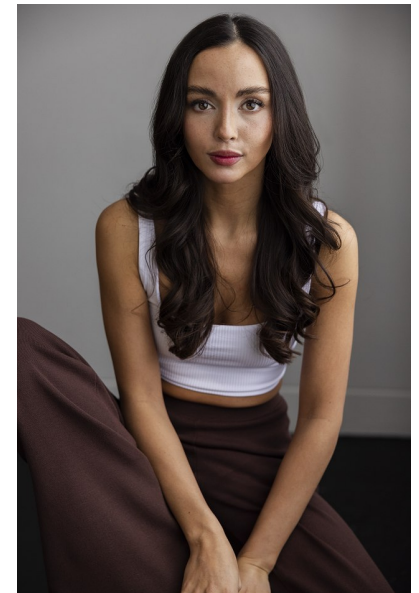

LILY R

Height 163cm/5'4" Bust 81cm/32" B Waist 64cm/25" Hips 79cm/31" Dress 8  
AUS/4 US/34 EU Shoe 40.5 EU/9.5 US/7 UK Hair Dark Brown Eyes Brown

17D Pollen Street  
Grey Lynn  
Auckland