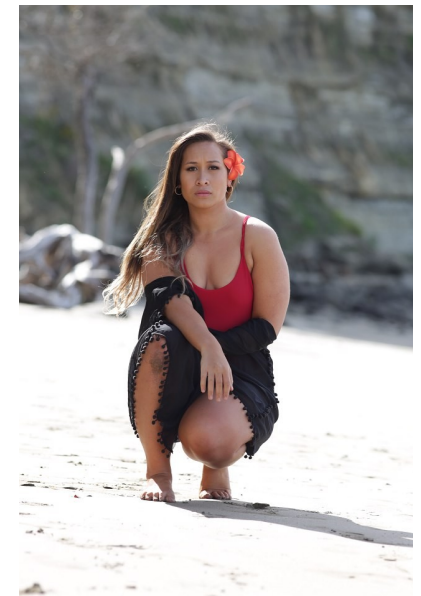

## JAMALIETTE TUILETUFUGA

Height 175cm/5'9" Bust 114cm/45" B Waist 101cm/40" Hips 134cm/53"  
Shoe 41 EU/10 US/7 UK Hair Light Brown Eyes Brown

17D Pollen Street  
Grey Lynn  
Auckland