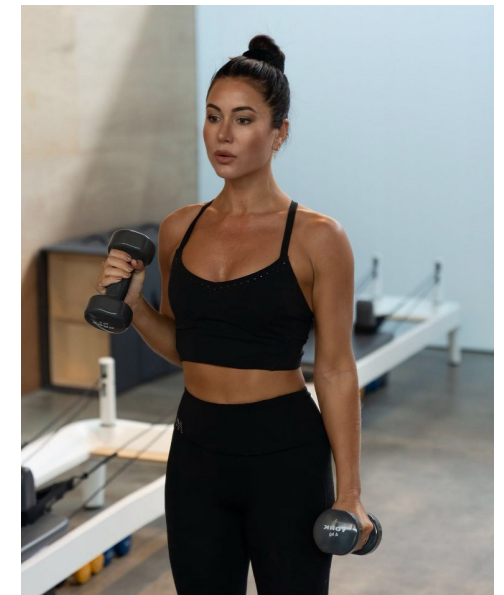

CELINE WALLACE

Height 173cm/5'8" Bust 89cm/35" B Waist 71cm/28" Hips 99cm/39" Shoe 39
EU/8 US/6 UK Hair Brown Eyes Hazel

17D Pollen Street
Grey Lynn
Auckland