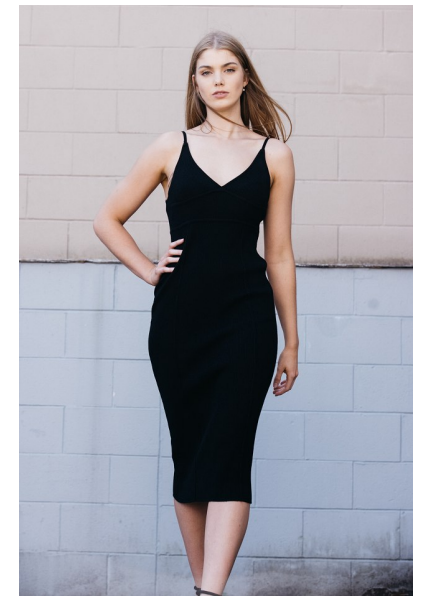

GINA ROBSON

Height 178cm/5'10" Bust 89cm/35" B Waist 64cm/25" Hips 95cm/37.5"
Shoe 40 EU/9 US/6.5 UK Hair Blonde Eyes Green

17D Pollen Street
Grey Lynn
Auckland