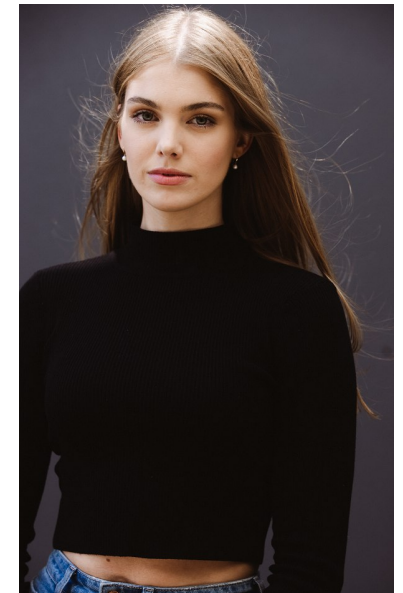

GINA ROBSON

Height 178cm/5'10" Bust 89cm/35" B Waist 64cm/25" Hips 95cm/37.5"
Shoe 40 EU/9 US/6.5 UK Hair Blonde Eyes Green

17D Pollen Street
Grey Lynn
Auckland