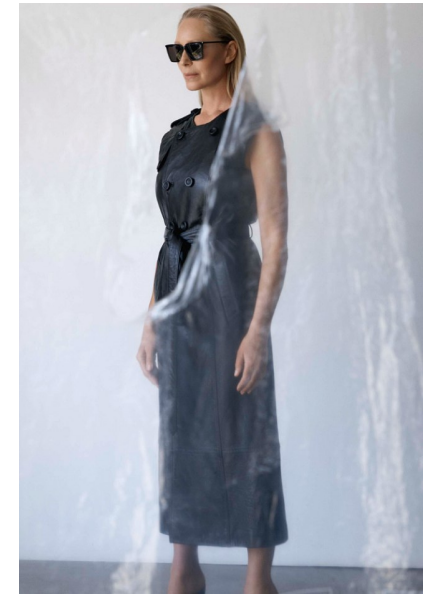

KATE BELL

Height 175cm/5'9" Bust 92cm/36" D Waist 69cm/27" Hips 96cm/38" Shoe 40  
EU/9 US/6.5 UK Hair Blonde Eyes Blue

17D Pollen Street  
Grey Lynn  
Auckland