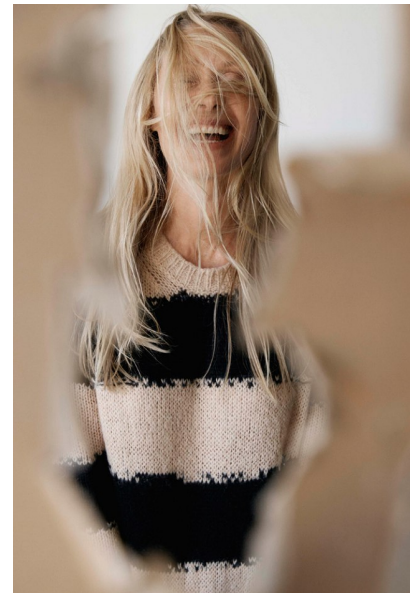

KATE BELL

Height 175cm/5'9" Bust 92cm/36" D Waist 69cm/27" Hips 96cm/38" Shoe 40  
EU/9 US/6.5 UK Hair Blonde Eyes Blue

17D Pollen Street  
Grey Lynn  
Auckland