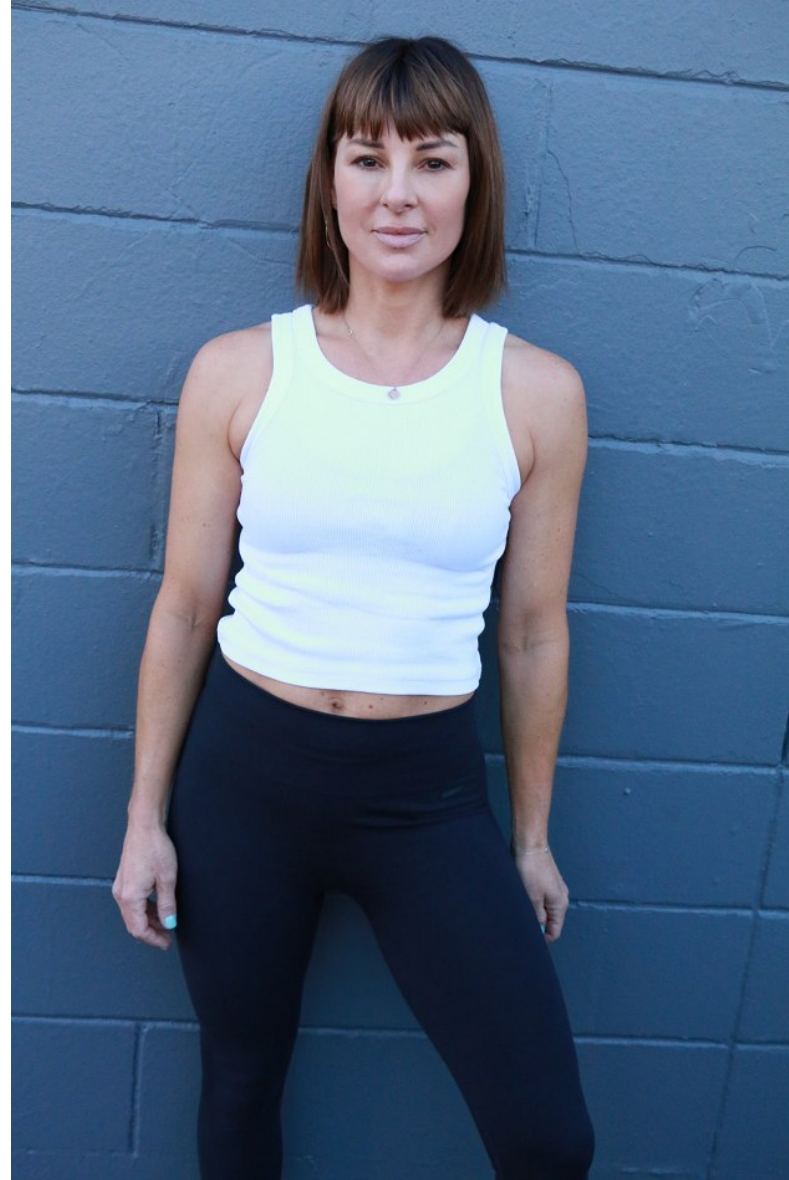

CARLY BINDING

Height 168cm/5'6" Bust 86cm/34" Waist 74cm/29" Hips 96cm/38" Shoe 39 EU/8 US/6 UK Hair Dark Brown Eyes Brown

CARLY BINDING

Height 168cm/5'6" Bust 86cm/34" Waist 74cm/29" Hips 96cm/38" Shoe 39 EU/8 US/6 UK Hair Dark Brown Eyes Brown