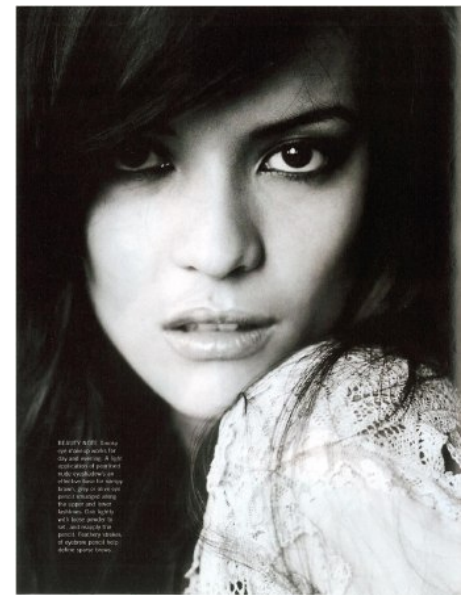

JOANNA TATHAM

Height 175cm/5'9" Bust 86cm/34" Waist 64cm/25" Hips 86cm/34" Dress 8
 AUS/4 US/34 EU Shoe 39.5 EU/8.5 US/6 UK Hair Brown Eyes Brown

17D Pollen Street
 Grey Lynn
 Auckland