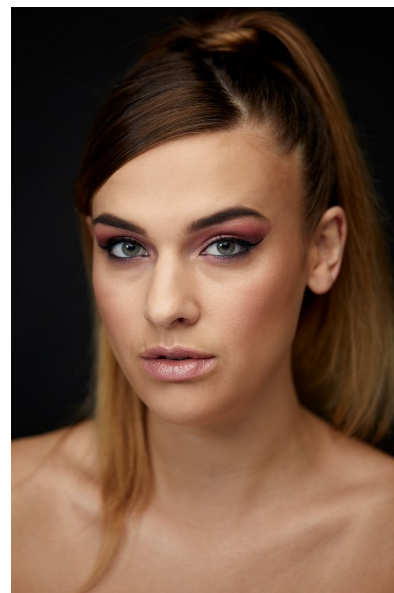

CHLOE WILSON

Height 179cm/5'10.5" Bust 96cm/38" DD Waist 74cm/29" Hips 104cm/41"
Shoe 39.5 EU/8.5 US/6 UK Hair Light Brown Eyes Green

17D Pollen Street
Grey Lynn
Auckland