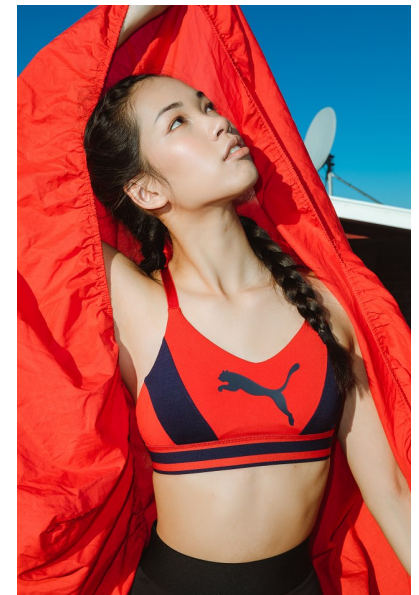

AMY B

Height 175cm/5'9" Bust 79cm/31" B Waist 63cm/25" Hips 86cm/34" Shoe 37
EU/6 US/4 UK Hair Black Eyes Brown

17D Pollen Street
Grey Lynn
Auckland