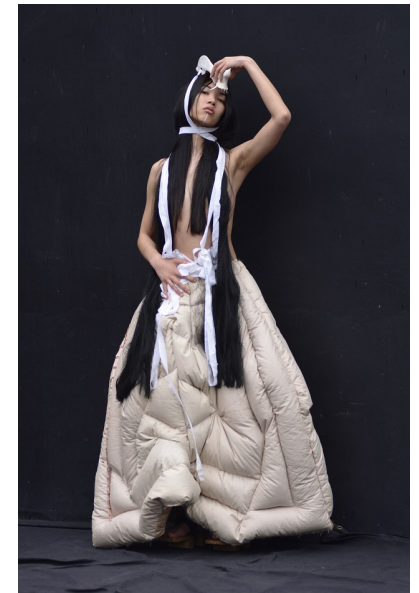

AMY B

Height 175cm/5'9" Bust 79cm/31" B Waist 63cm/25" Hips 86cm/34" Shoe 37
EU/6 US/4 UK Hair Black Eyes Brown

17D Pollen Street
Grey Lynn
Auckland