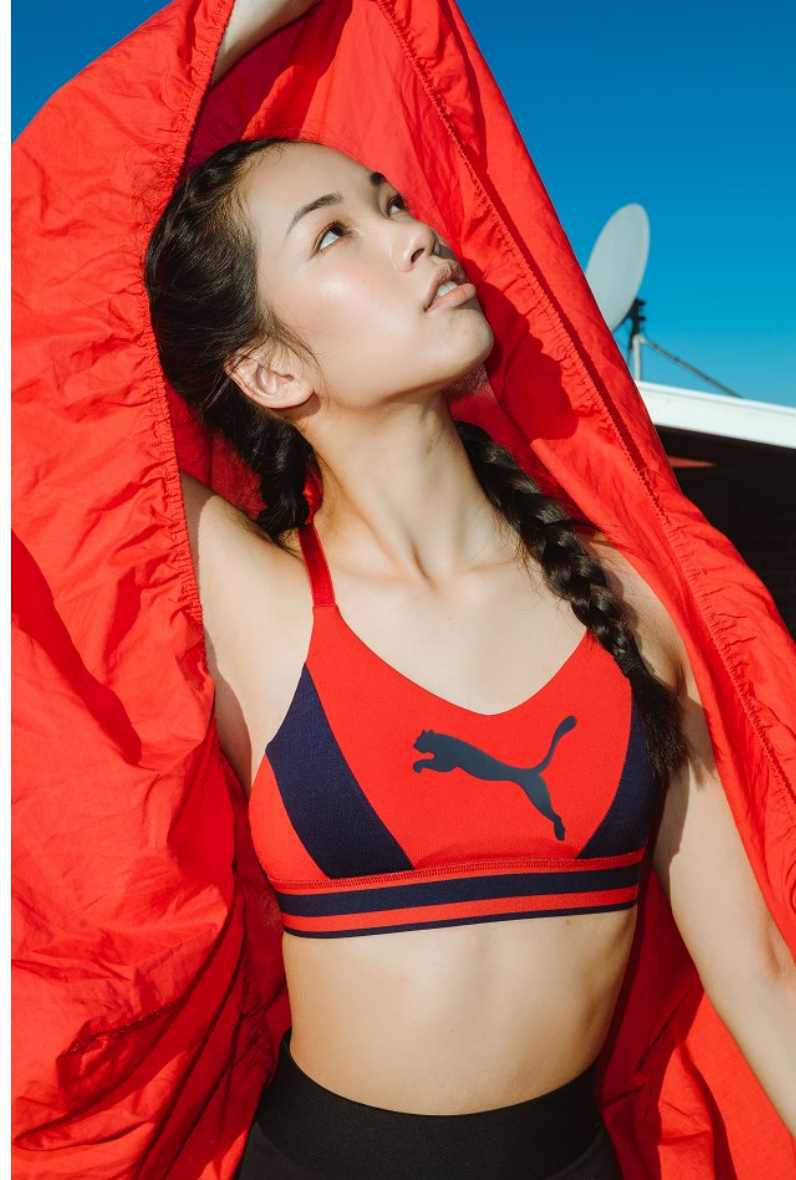

AMY B

Height 175cm/5'9" Bust 79cm/31" B Waist 63cm/25" Hips 86cm/34" Shoe 37 EU/6 US/4 UK Hair Black Eyes Brown

AMY B

Height 175cm/5'9" Bust 79cm/31" B Waist 63cm/25" Hips 86cm/34" Shoe 37 EU/6 US/4 UK Hair Black Eyes Brown