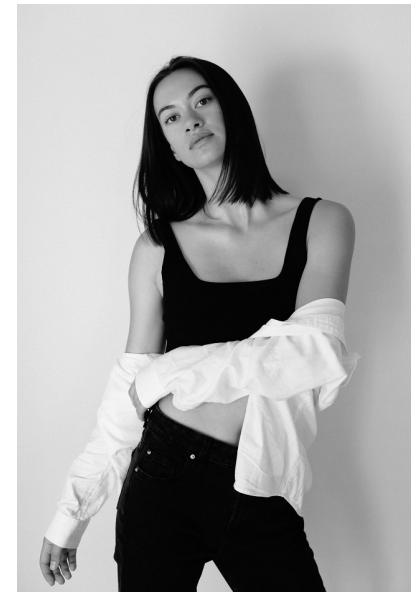

## AMBER H

Height 178cm/5'10" Bust 84cm/33" D Waist 69cm/27" Hips 91cm/36"  
Shoe 42 EU/11 US/7.5 UK Hair Brown Eyes Brown

17D Pollen Street  
Grey Lynn  
Auckland