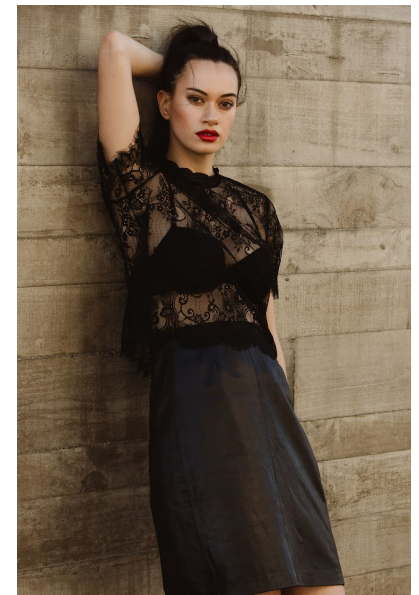

## AMBER H

Height 178cm/5'10" Bust 84cm/33" D Waist 69cm/27" Hips 91cm/36"  
Shoe 42 EU/11 US/7.5 UK Hair Brown Eyes Brown

17D Pollen Street  
Grey Lynn  
Auckland