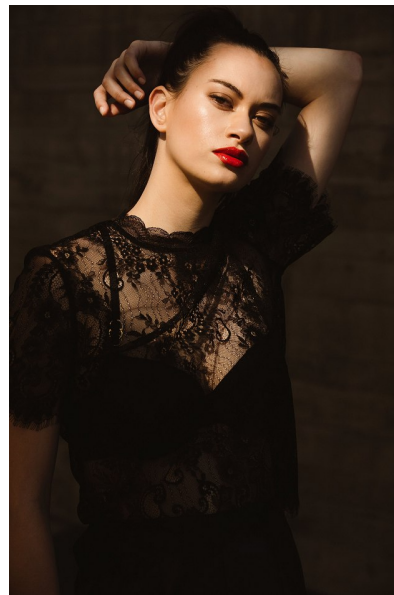

## AMBER H

Height 178cm/5'10" Bust 84cm/33" D Waist 69cm/27" Hips 91cm/36"  
Shoe 42 EU/11 US/7.5 UK Hair Brown Eyes Brown

17D Pollen Street  
Grey Lynn  
Auckland