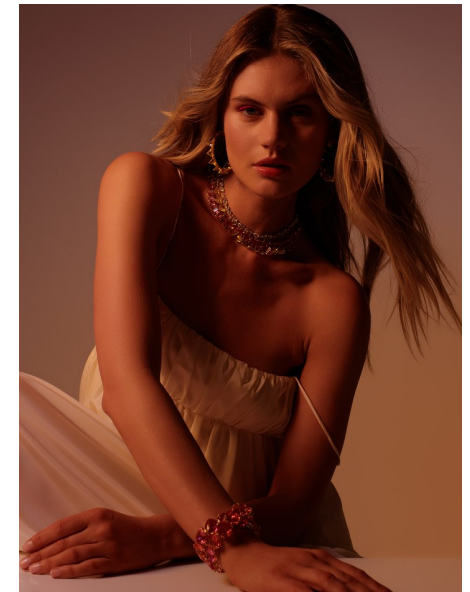

JORDAN SIMEK

Height 178cm/5'10" Bust 86cm/34" B Waist 65cm/25.5" Hips 91cm/36"  
Shoe 40 EU/9 US/6.5 UK Hair Blonde Eyes Blue

17D Pollen Street  
Grey Lynn  
Auckland