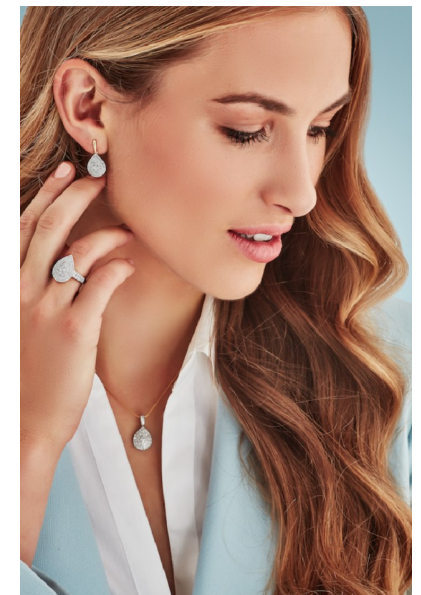

CHLOE PRICE

Height 182cm/5'11.5" Bust 86cm/34" Waist 66cm/26" Hips 94cm/37"
 Dress 8-10 AUS/4-6US/34-36 EU Shoe 39 EU/8 US/6 UK Hair Blonde
 Eyes Blue/Grey

FASHION

JANUARY 2017 PAGE 73

17D Pollen Street
 Grey Lynn
 Auckland