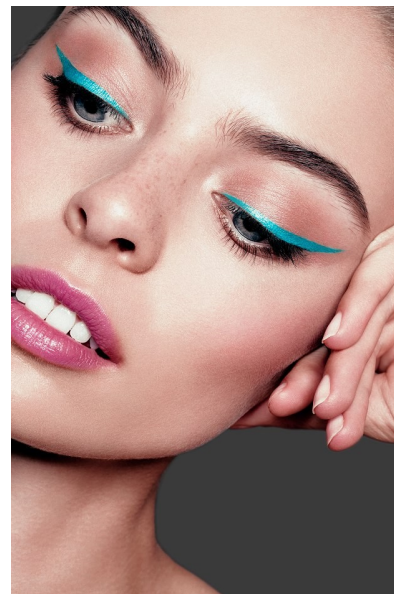

JULIA SCHERЕК

Height 173cm/5'8" Bust 79cm/31" Waist 63cm/25" Hips 89cm/35" Shoe 40
EU/9 US/6.5 UK Hair Blonde Eyes Blue

17D Pollen Street
Grey Lynn
Auckland