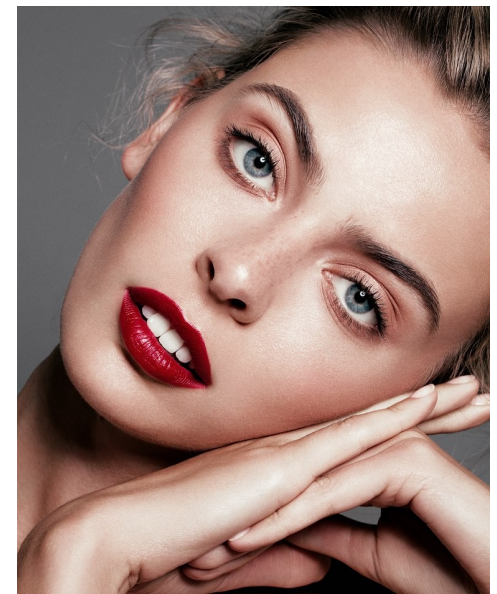

JULIA SCHERЕК

Height 173cm/5'8" Bust 79cm/31" Waist 63cm/25" Hips 89cm/35" Shoe 40
EU/9 US/6.5 UK Hair Blonde Eyes Blue

17D Pollen Street
Grey Lynn
Auckland