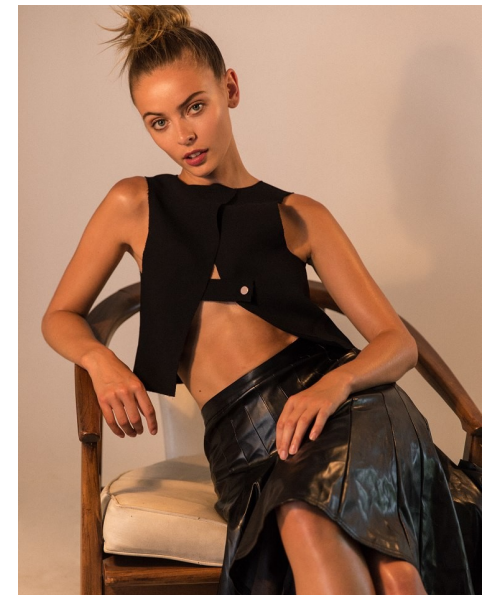

JULIA SCHERЕК

Height 173cm/5'8" Bust 79cm/31" Waist 63cm/25" Hips 89cm/35" Shoe 40
EU/9 US/6.5 UK Hair Blonde Eyes Blue

17D Pollen Street
Grey Lynn
Auckland