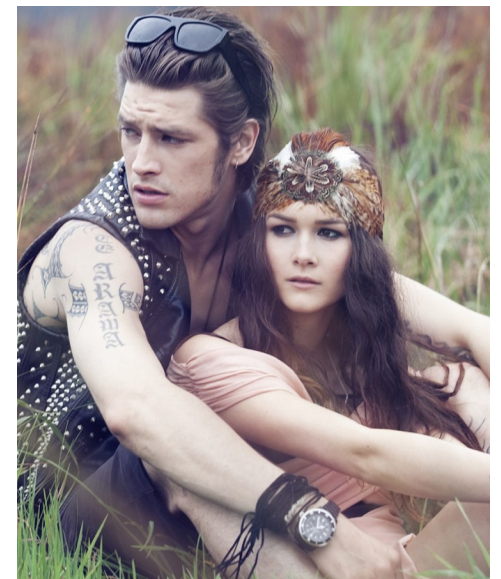

LAUREN ASHLEY

Height 171cm/5'7.5" Bust 81cm/32" Waist 59cm/23" Hips 79cm/31"  
Dress 8-10 AUS/4-6US/34-36 EU Shoe 38 EU/7 US/5 UK Hair Dark Brown  
Eyes Brown

17D Pollen Street  
Grey Lynn  
Auckland