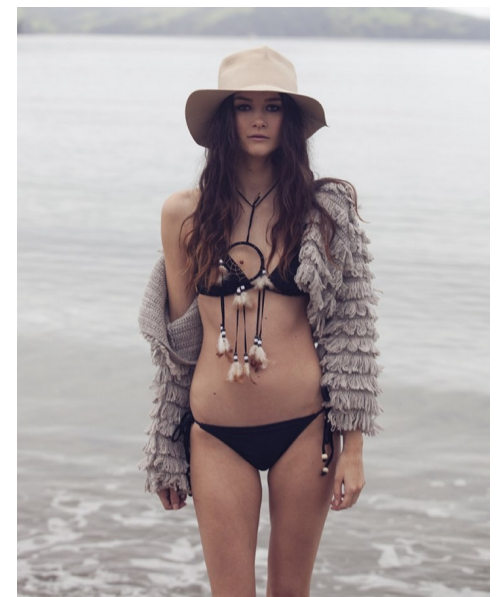

LAUREN ASHLEY

Height 171cm/5'7.5" Bust 81cm/32" Waist 59cm/23" Hips 79cm/31"  
Dress 8-10 AUS/4-6US/34-36 EU Shoe 38 EU/7 US/5 UK Hair Dark Brown  
Eyes Brown

17D Pollen Street  
Grey Lynn  
Auckland