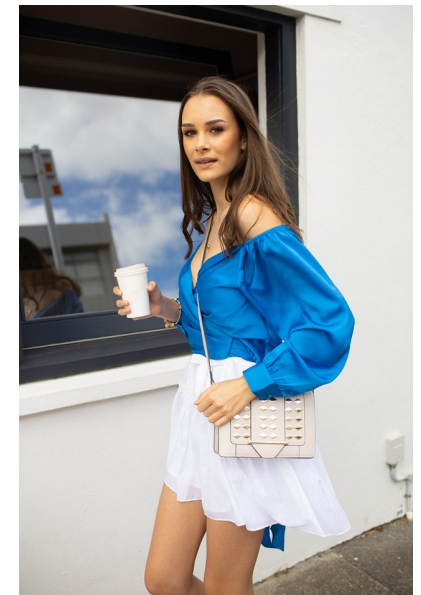

HOLLY KUZMANIC

Height 178cm/5'10" Bust 85cm/33.5" DD Waist 59cm/23" Hips 88cm/34.5"
Shoe 39 EU/8 US/6 UK Hair Brown Eyes Hazel

17D Pollen Street
Grey Lynn
Auckland