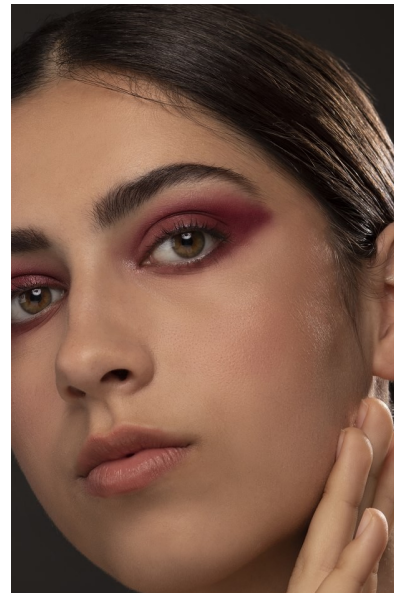

## VANESSA SMOLCIC

Height 177cm/5'9.5" Bust 84cm/33" B Waist 63cm/25" Hips 92cm/36"  
Dress 8 AUS/4 US/34 EU Shoe 40.5 EU/9.5 US/7 UK Hair Dark Brown  
Eyes Hazel

17D Pollen Street  
Grey Lynn  
Auckland