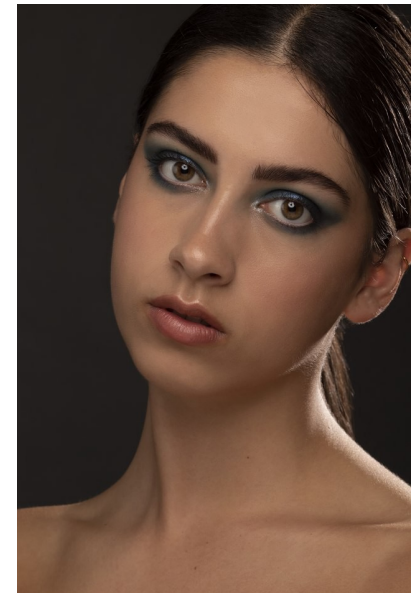

## VANESSA SMOLCIC

Height 177cm/5'9.5" Bust 84cm/33" B Waist 63cm/25" Hips 92cm/36"  
Dress 8 AUS/4 US/34 EU Shoe 40.5 EU/9.5 US/7 UK Hair Dark Brown  
Eyes Hazel

17D Pollen Street  
Grey Lynn  
Auckland