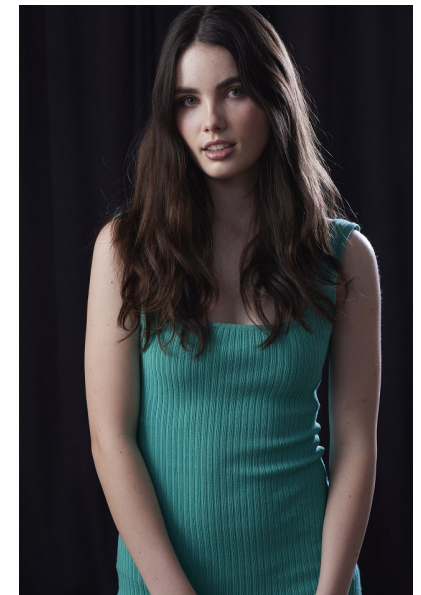

LAUREN KENNEDY

Height 173cm/5'8" Bust 82cm/32.5" Waist 65cm/25.5" Hips 89cm/35"
Dress 6 AUS/2 US/32 EU Shoe 39 EU/8 US/6 UK Hair Brown
Eyes Blue/Green

17D Pollen Street
Grey Lynn
Auckland