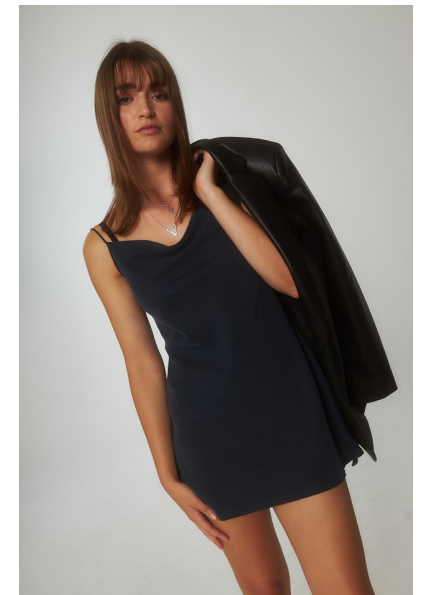

EMILY SHEPHERD

Height 178cm/5'10" Bust 86cm/34" D Waist 69cm/27" Hips 94cm/37"
Shoe 40 EU/9 US/6.5 UK Hair Brown Eyes Brown

17D Pollen Street
Grey Lynn
Auckland