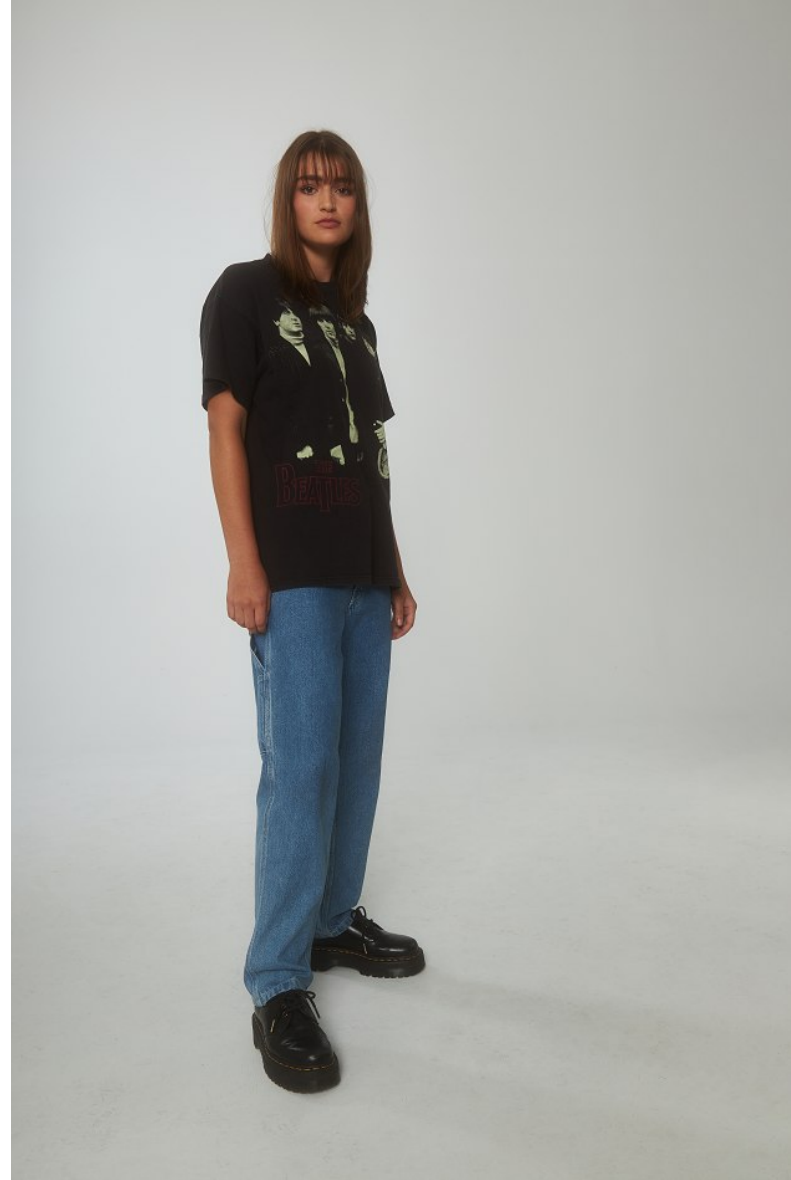

EMILY SHEPHERD

Height 178cm/5'10" Bust 86cm/34" D Waist 69cm/27" Hips 94cm/37" Shoe 40 EU/9 US/6.5 UK Hair Brown Eyes Brown

EMILY SHEPHERD

Height 178cm/5'10" Bust 86cm/34" D Waist 69cm/27" Hips 94cm/37" Shoe 40 EU/9 US/6.5 UK Hair Brown Eyes Brown

**EMILY SHEPHERD**

Height 178cm/5'10" Bust 86cm/34" D Waist 69cm/27" Hips 94cm/37" Shoe 40 EU/9 US/6.5 UK Hair Brown Eyes Brown

EMILY SHEPHERD

Height 178cm/5'10" Bust 86cm/34" D Waist 69cm/27" Hips 94cm/37" Shoe 40 EU/9 US/6.5 UK Hair Brown Eyes Brown

EMILY SHEPHERD

Height 178cm/5'10" Bust 86cm/34" D Waist 69cm/27" Hips 94cm/37" Shoe 40 EU/9 US/6.5 UK Hair Brown Eyes Brown