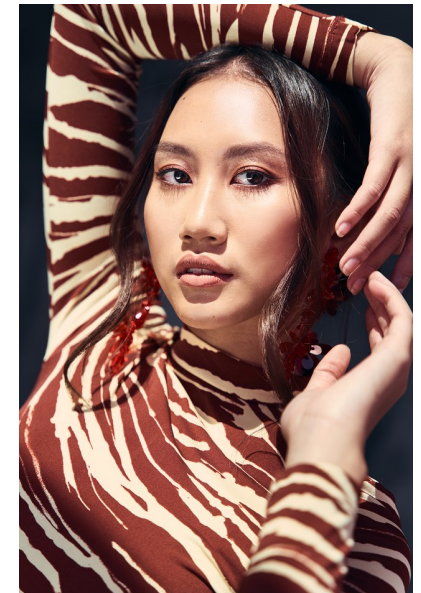

JOEY ZHONG

Height 175cm/5'9" Bust 81cm/32" B Waist 66cm/26" Hips 89cm/35" Shoe 40
EU/9 US/6.5 UK Hair Black Eyes Brown

17D Pollen Street
Grey Lynn
Auckland